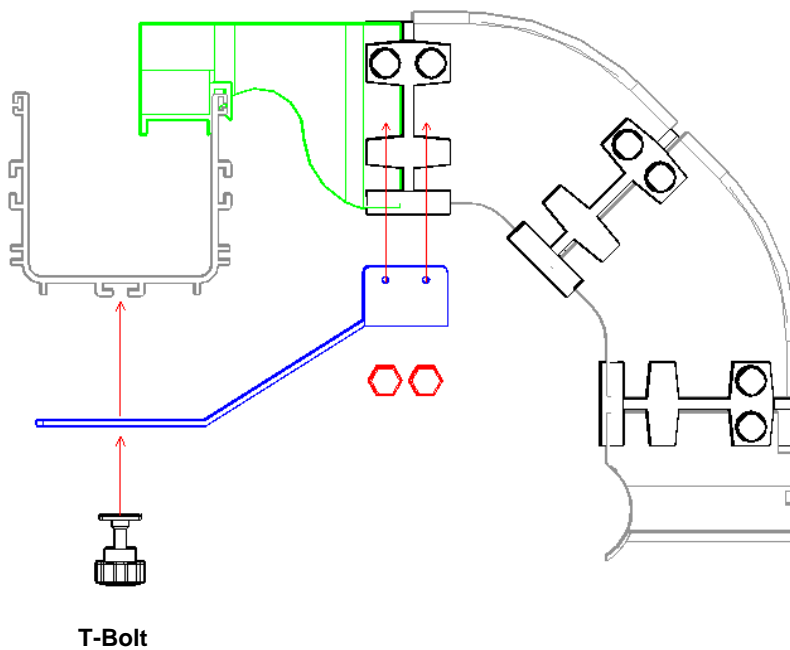

Installation Manual

R&M Raceway System

Raceway System

Assembling Joiner

Assembling Horizontal Elbow

Elbow 45° Horizontal

Elbow 90° Horizontal

Assembling Vertical Elbow

Assembling Drop Outlet

Assembling Storage