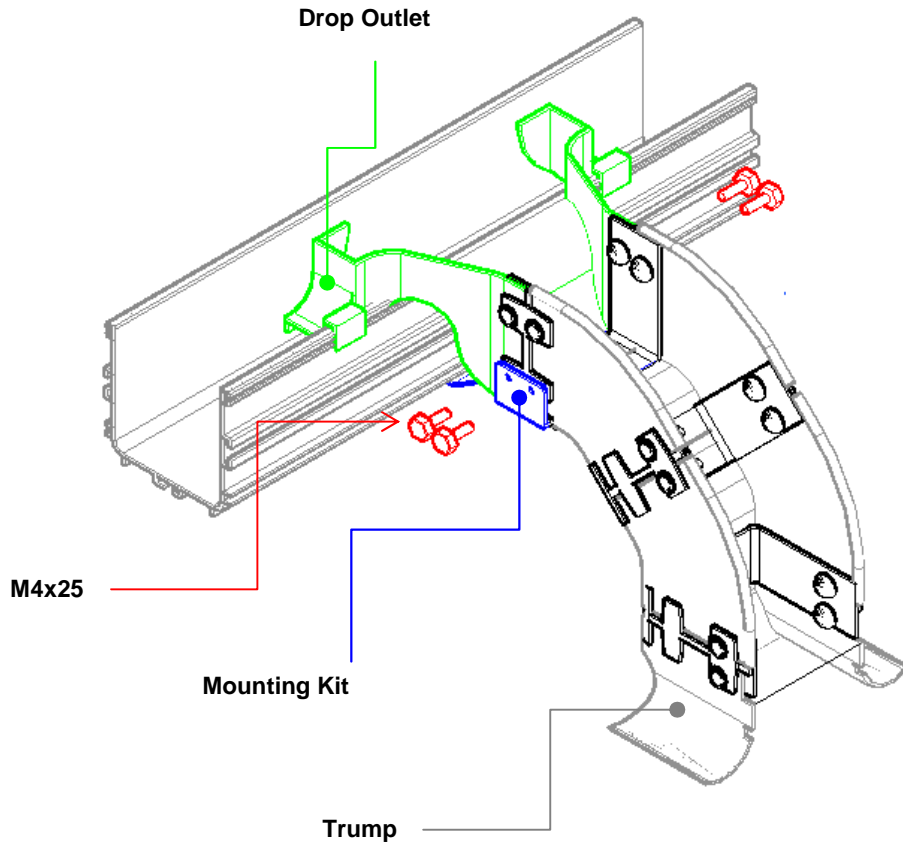

Installation Manual

R&M Raceway System

Raceway System

Assembling Joiner

Assembling Horizontal Elbow

Elbow 45° Horizontal

Elbow 90° Horizontal

Assembling Vertical Elbow

Assembling Drop Outlet

Assembling Storage