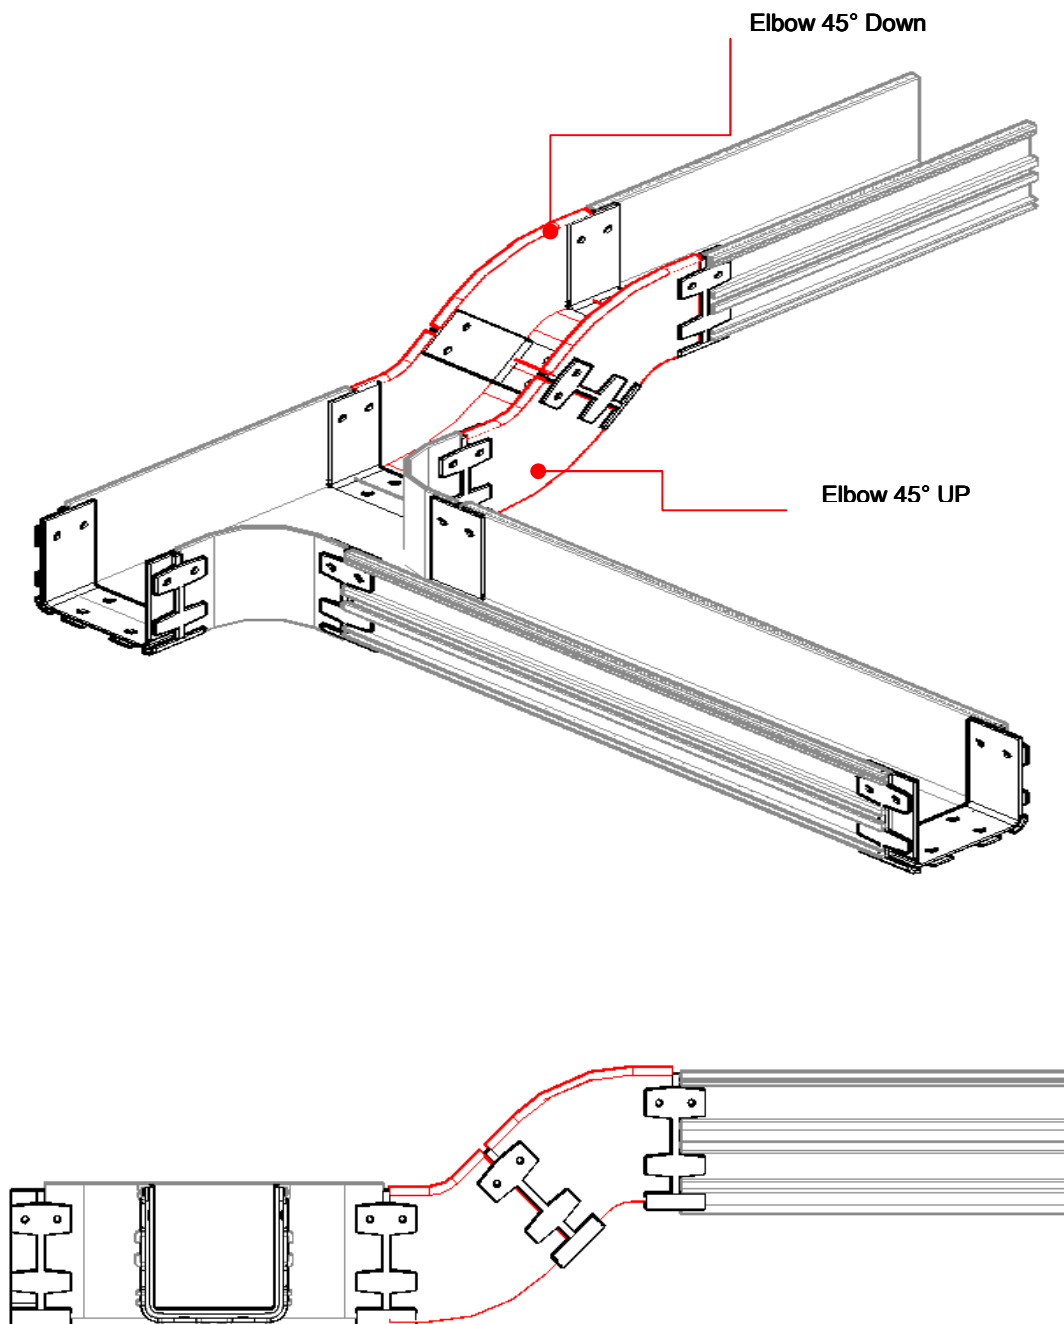

Installation Manual

R&M Raceway System

Raceway System

Assembling Joiner

Assembling Horizontal Elbow

Elbow 45° Horizontal

Elbow 90° Horizontal

Assembling Vertical Elbow

Assembling Drop Outlet

Assembling Storage