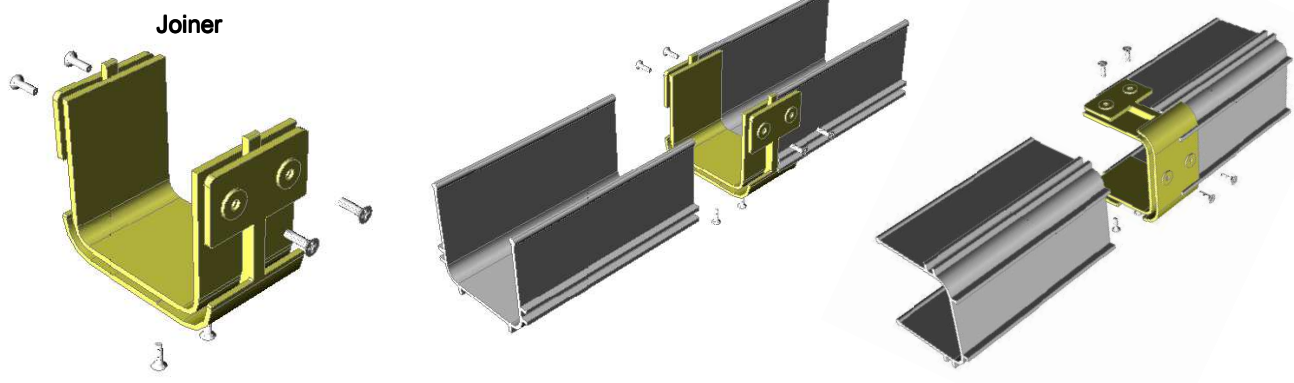

Installation Manual

R&M Raceway System

Raceway System

Assembling Joiner

Assembling Horizontal Elbow

Elbow 45° Horizontal

Elbow 90° Horizontal

Assembling Vertical Elbow

Assembling Drop Outlet

Assembling Storage