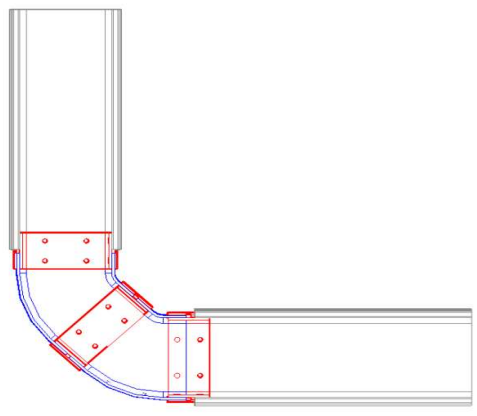

Installation Manual

R&M Raceway System

Raceway System

Assembling Joiner

Assembling Horizontal Elbow

Elbow 45° Horizontal

Elbow 90° Horizontal

Assembling Vertical Elbow

Assembling Drop Outlet

Assembling Storage